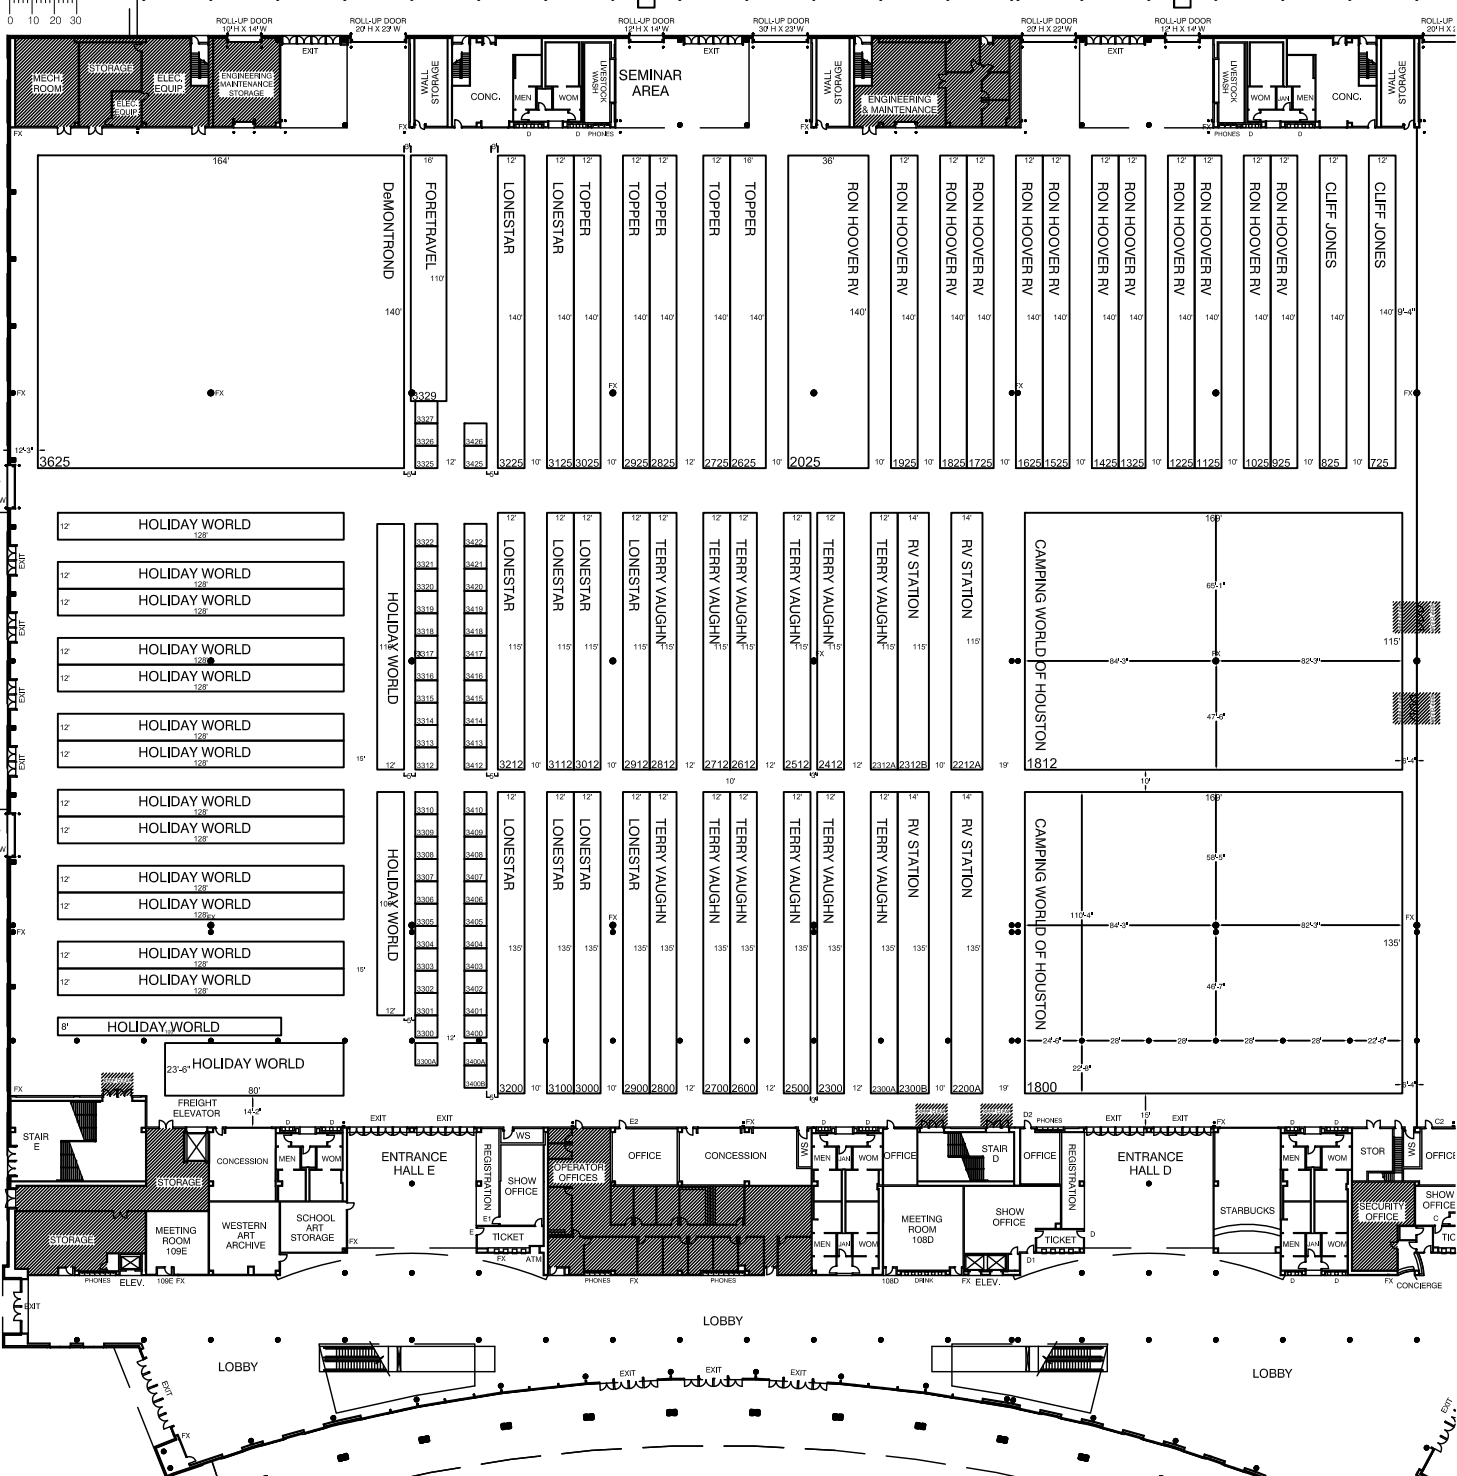

SCALE
0 10 20 30

**HOUSTON R.V. SHOW
FEBRUARY 8-12, 2012
RELIANT CENTER
ONE RELIANT PARK - HOUSTON, TEXAS**

SHOW NAME: HOUSTON RV SHOW		SHOW CODE: T128670212		DRAWN BY CWH	
SHOW FACILITY: RELIANT CENTER		ACCOUNT EXEC: MICHAEL TRIOLA		REVISED: 12/30/11	
DRAWING NAME:02_HOUSTON RV_T128670212		DWG START DATE: 11/12/11		SCALE: N/A	